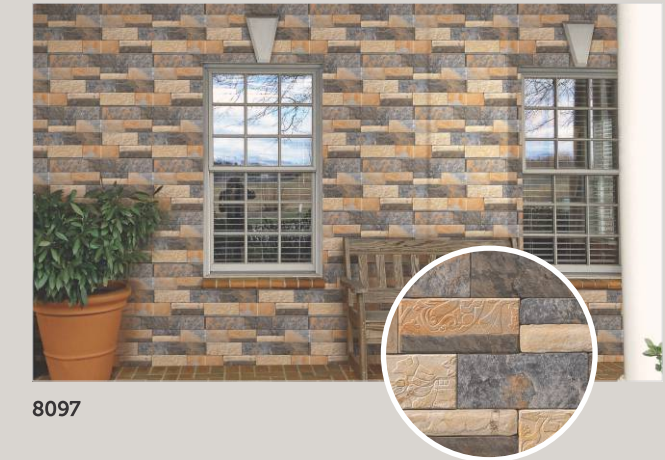

Also Available
Ceramic Wall Tiles From Titan Tiles

24"x12"
(30x60cm)

8093

8097

EL 26

EL 27

8003

8094