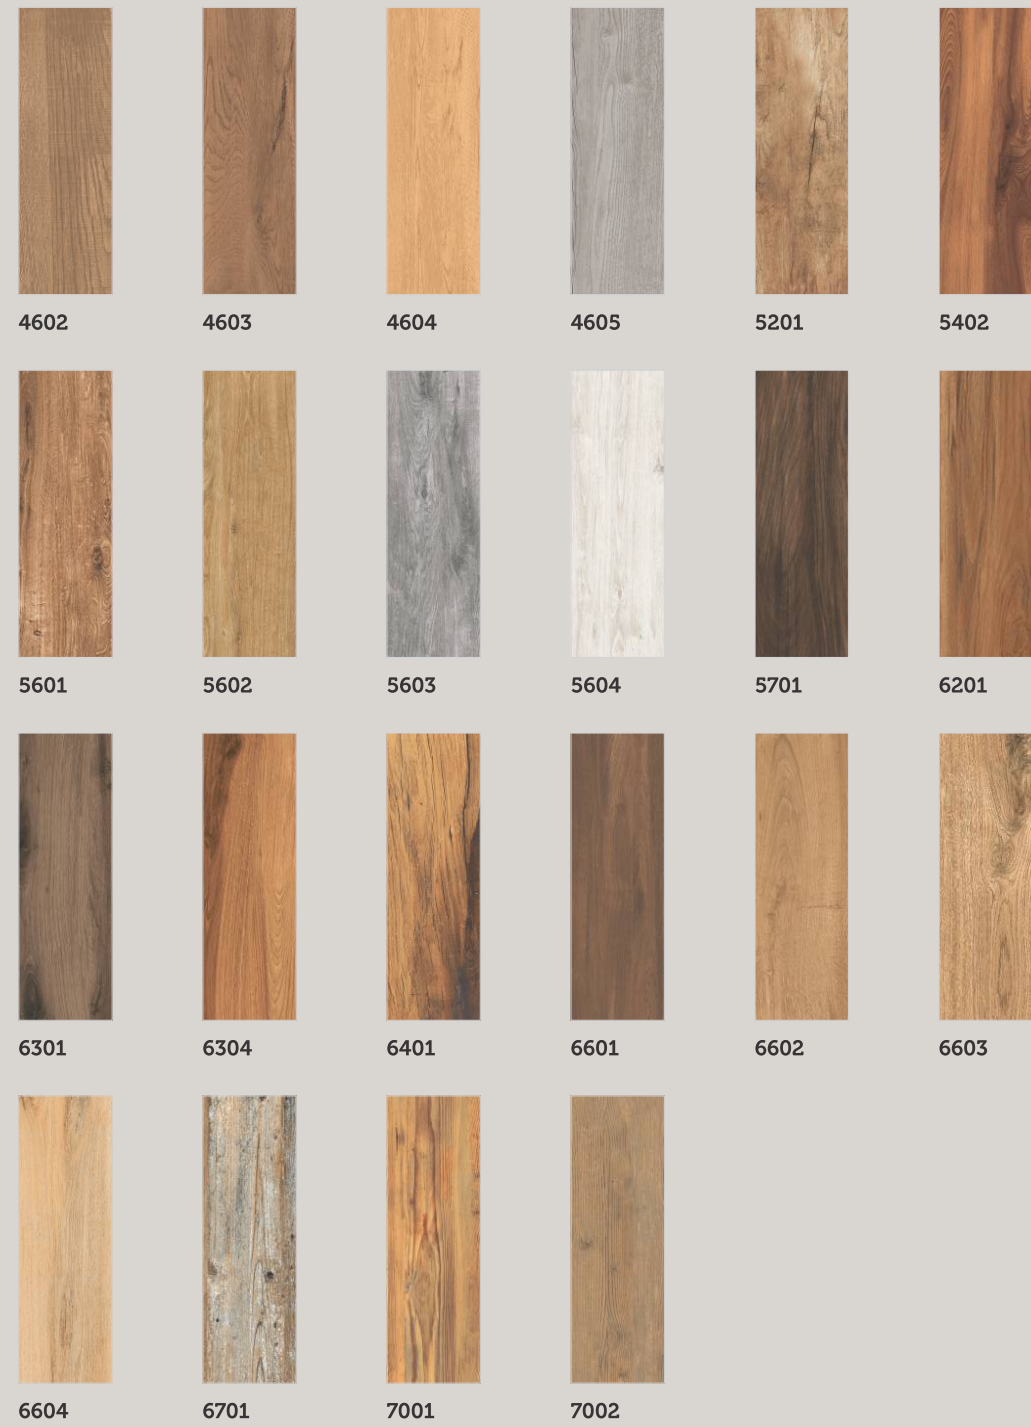

8"x48" (19.5x120cm) Porcelain Tiles

The Wood Planks collection gives the look and feel of beautiful wooden designs in the form and size of planks. Use these captivating tiles indoor or outdoor to elevate the ambience of your space.

SPECIAL FEATURES

- **Chemical Resistant**
- **Frost Resistant**
- **Easy Clean**
- **Scratch Resistant**
- **Easy Installation**
- **Slip Resistant**