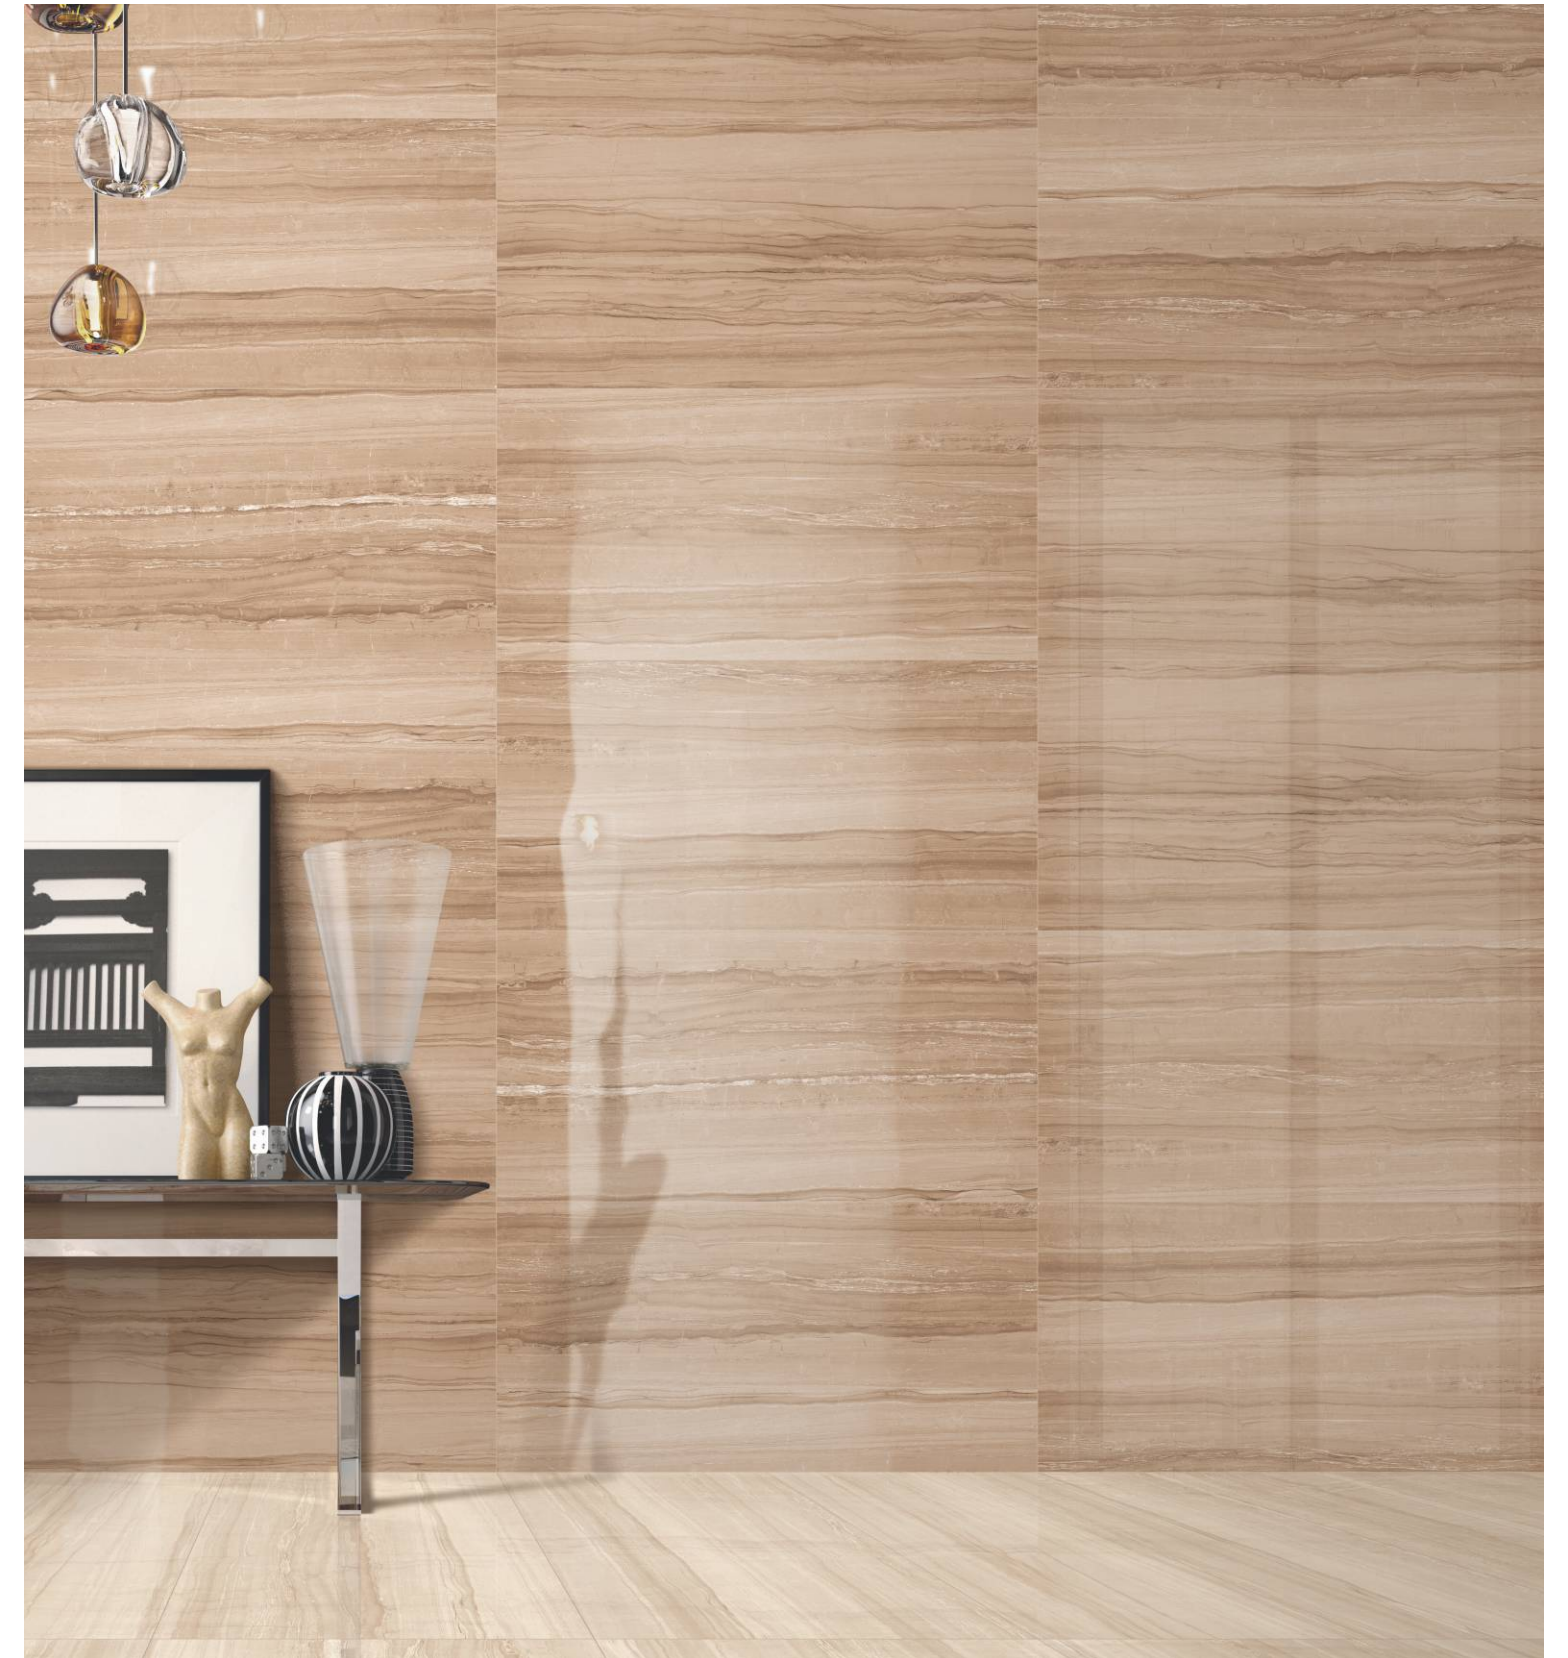

24"x48" (60x120cm)

TL
TITAN TILES

TL
TITAN TILES

SERPEGGIANTE CREMA GRANDE

24"x48" (60x120cm)

SERPEGGIANTE BISQUE GRANDE

24"x48" (60x120cm)

TITAN TILES