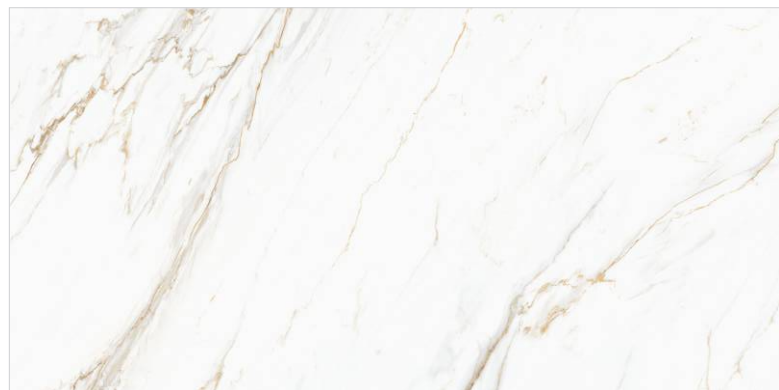

TL
TITAN TILES

CARVED CARRARA GRANDE